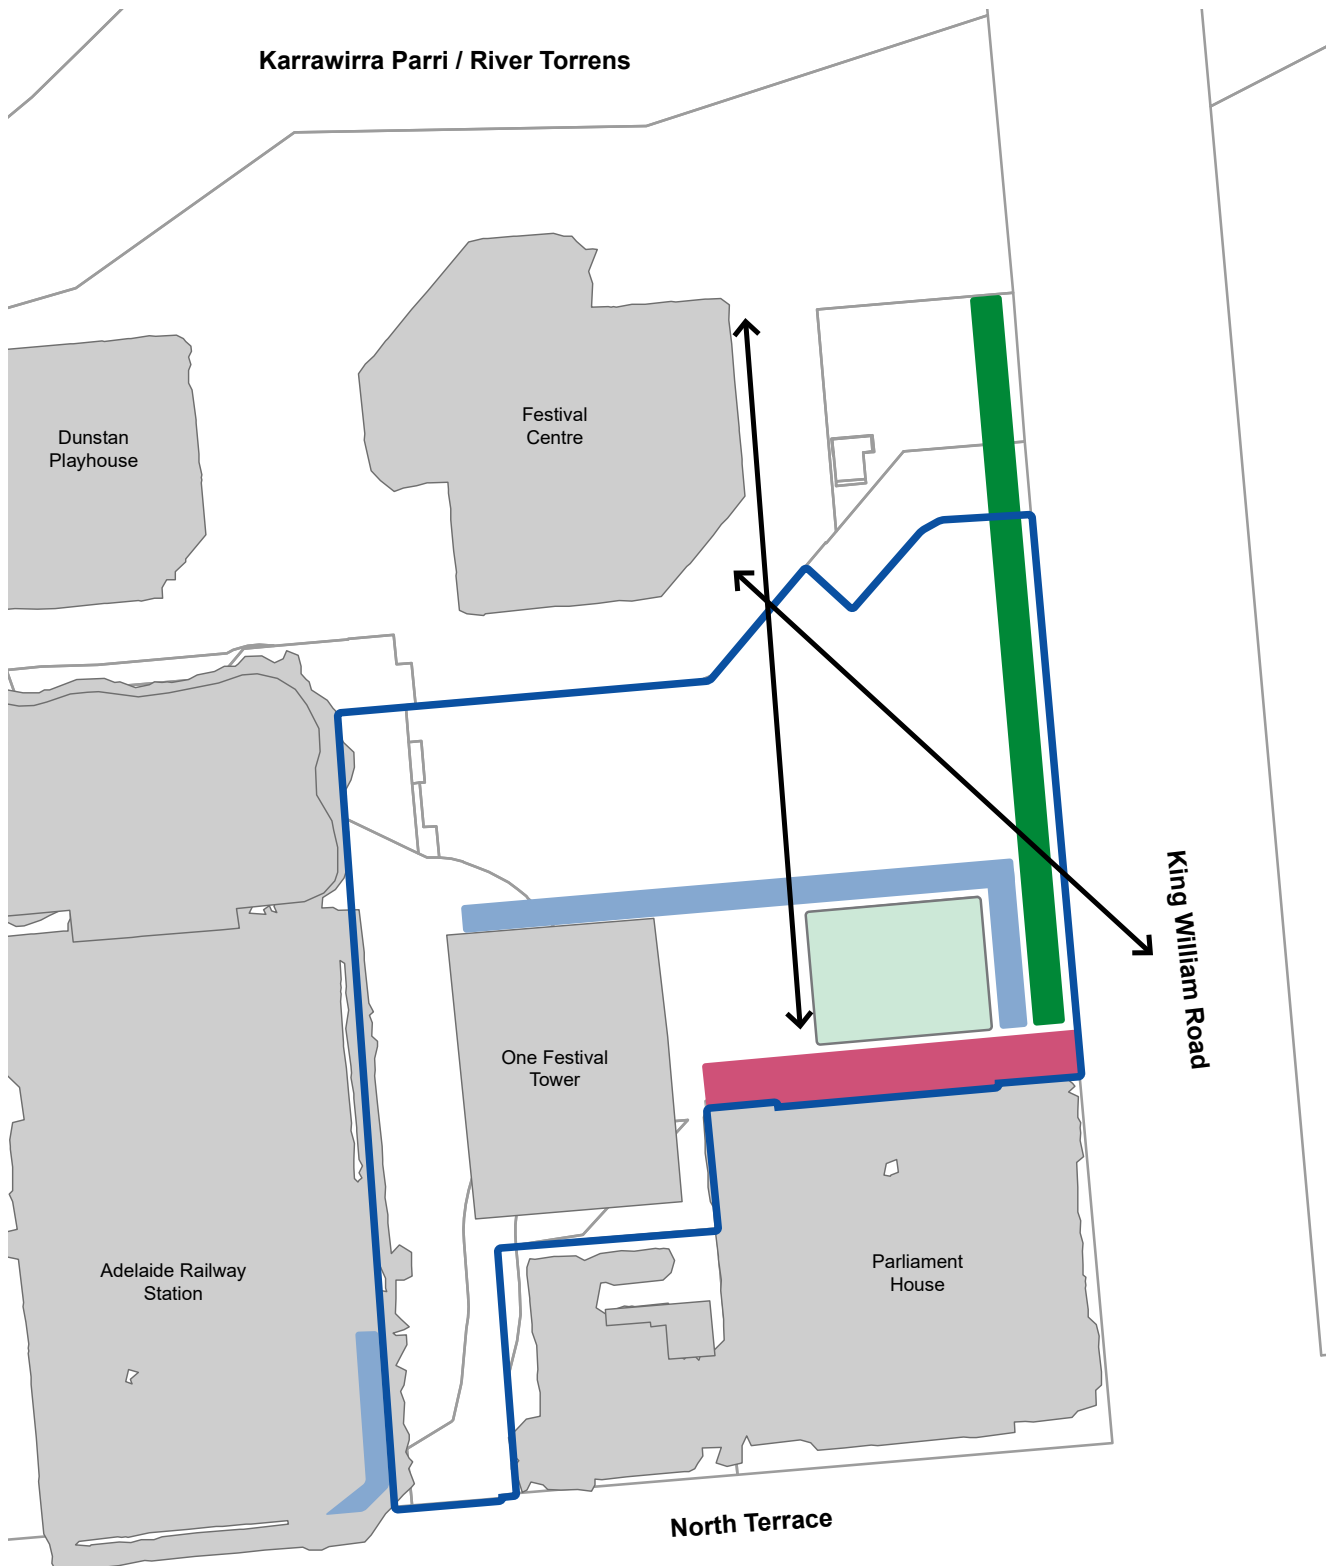

Festival Plaza, City Riverbank Concept Plan

Key	
	Boundary
	Green edge
	Building separation
	Active frontage
	40 building levels
	visual and physical access